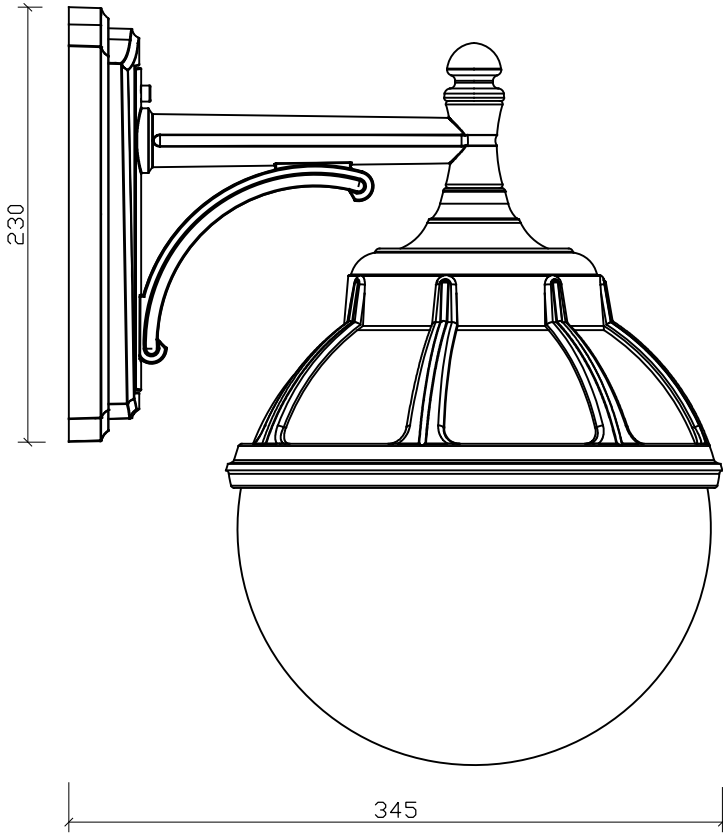

~220...240V 50...60Hz

Class II 

IP54

BOLOGNA

Art.310xx0010

E27, 46W, QA55, (CLEAR)

≤1,5[□] x=10mm
1,5 ÷ 2,5[□] x=12mm