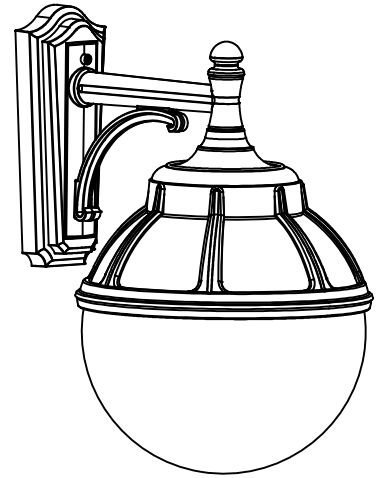

~220...240V 50...60Hz

Class II 

IP54

BOLOGNA

Art.310xx0010

E27, 46W, QA55, (CLEAR)

≤1,5[□] x=10mm
1,5 ÷ 2,5[□] x=12mm