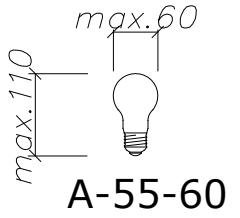

~220...240V 50...60Hz

Class II 

IP54

BOLOGNA

Art.310xx0010

E27, 46W, QA55, (CLEAR)

≤1,5[□] x=10mm
1,5 ÷ 2,5[□] x=12mm