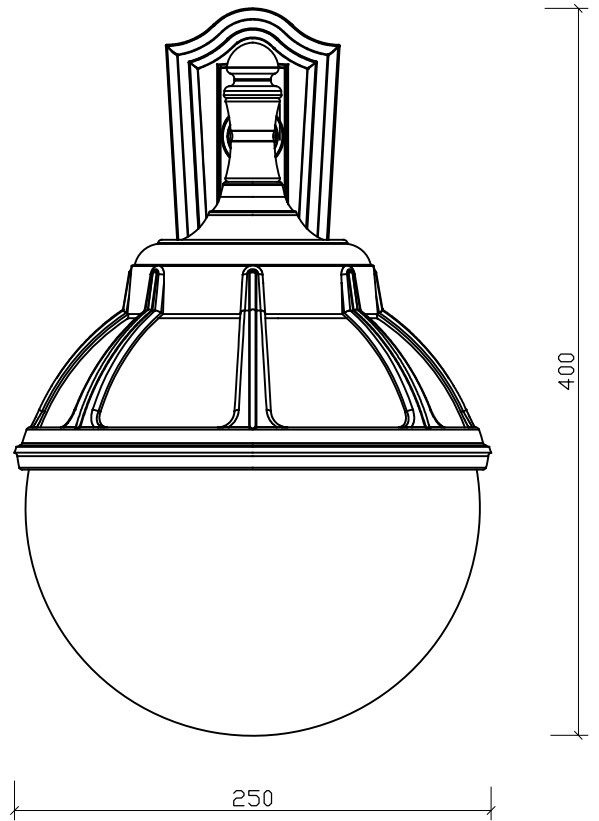

~220...240V 50...60Hz

Class II 

IP54

BOLOGNA

Art.310xx0010

E27, 46W, QA55, (CLEAR)

≤1,5[□] x=10mm
1,5 ÷ 2,5[□] x=12mm