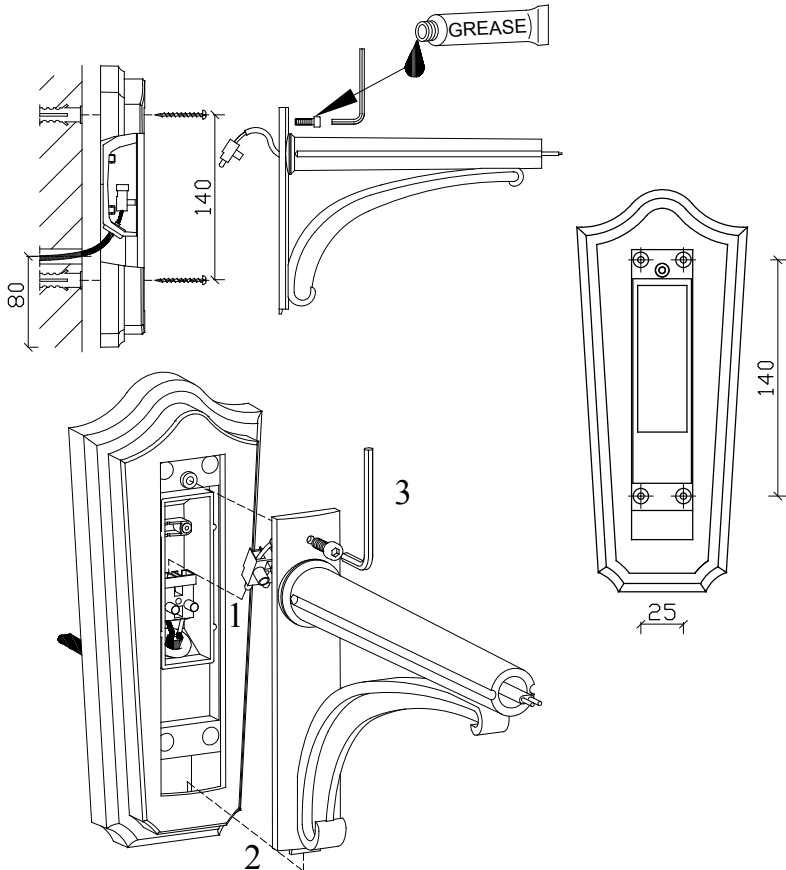

~220...240V 50...60Hz

Class II 

IP54

BOLOGNA

Art.310xx0010

E27, 46W, QA55, (CLEAR)

≤1,5[□] x=10mm
1,5 ÷ 2,5[□] x=12mm